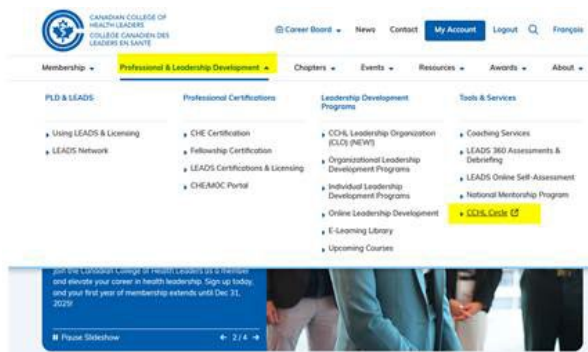

CIRCLE  CERCLE

Here are the instructions for logging in to the Circle platform (3 steps):

1. **Log in to the CCHL website here:** <https://cchl-login.wicketcloud.com/login?service=https://cchl-ccls.ca/&locale=en>

(Or, go to <https://cchl-ccls.ca> and click the login button on the top right of the screen)

2. **Access the Circle platform by clicking here:** <https://circle.cchl-ccls.ca/login>

(Or, go to the “Profession & Leadership Development” top menu of the CCHL website, and select “CCHL Circle” from the 4th column of sub menu options, then once on the Circle landing page, click the orange button labelled “community login”)